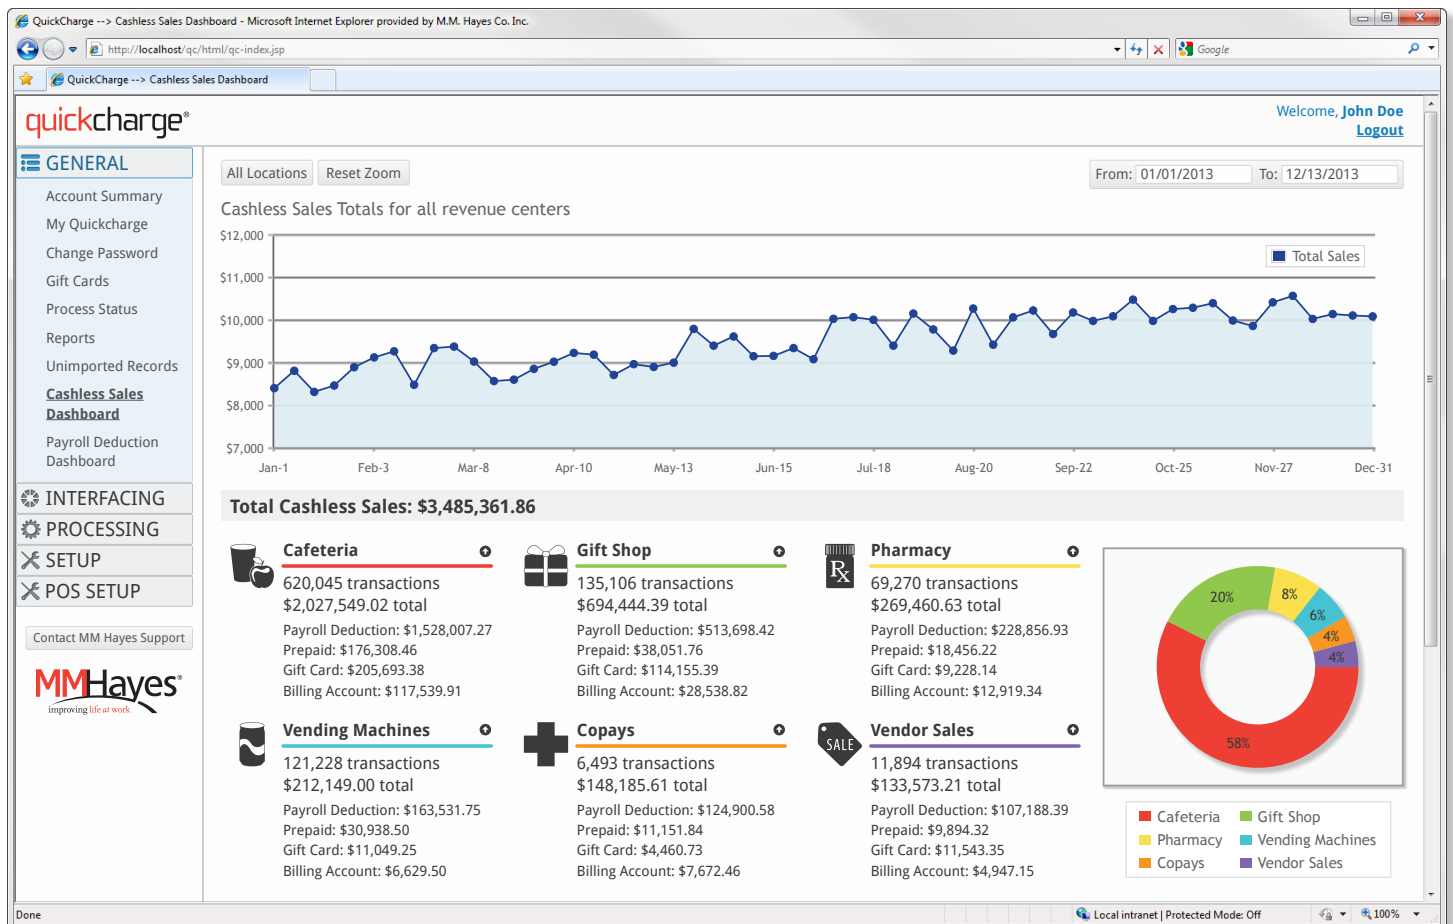

Quickcharge 7.0 – New and Improved Features

NEXT GENERATION USER INTERFACE

Quickcharge features an intuitive user interface designed to be both user-friendly and visually appealing. A clean, modern look with bright colors combines with enhanced navigation to create an unparalleled user experience.

The new navigation menu is ultra user-friendly, and can be collapsed to maximize workspace. Navigation can also be streamlined with the ability to assign unique home pages for each user profile.

MANAGER DASHBOARDS

Quickcharge version 7 provides two new dashboards that put important information at your fingertips, allowing you to monitor sales and trends at a glance. With these dashboards you can:

- Take full advantage of real-time data on cashless sales and payroll deduction
- Easily identify trends with graphs that visualize sales
- Drill down to an individual revenue center or a single day for a more detailed view

New Features at a Glance

- Next generation UI
- Manager dashboards
- Gift card functionality
- POS Anywhere replaces PC Entry
- Quickcharge POS, a full-featured point of sale solution for food service and retail venues
- Eliminates Java security warnings
- Real-time revenue center reporting